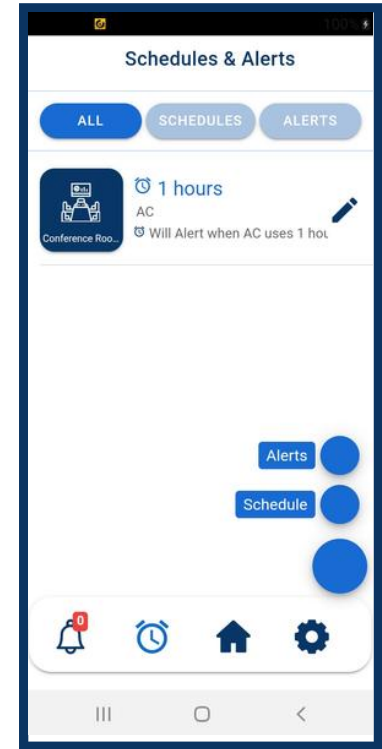

## AC Controls Screen

- Access All Remote Functionality of AC
- User Friendly and Ergonomic Design
- Set Alerts and Schedules for AC right from the screen

## Home Screen

- All Master Buttons for Rooms
- Switch the appliance on/off directly
- Access all functions with a single click

## Schedules & Alerts Screen

- Alerts will tell you the status of the appliance at the chosen time
- Create "Set and Forget Schedules" for your AC so it switches On and Off on your set routine

## Home Master Screen

- All Master Buttons, including one for the Whole House
- Status of which rooms have appliances "Switched On", on a single screen