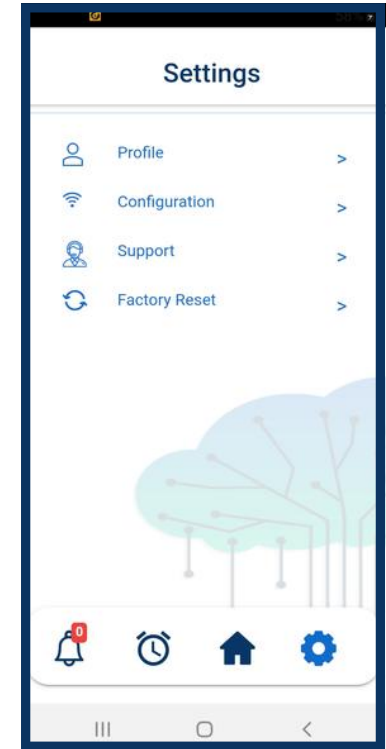

Notification Screen

- All Notifications at one place
- Precise messaging for intuitive understanding
- You receive push notifications as well for your Alerts