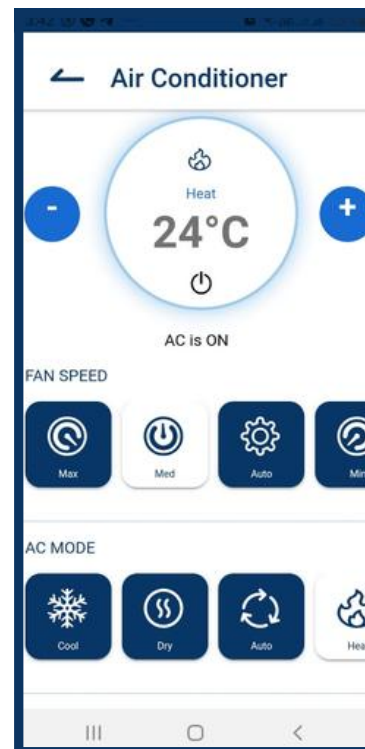

## AC Controls Screen

- Access All Remote Functionality of AC
- User Friendly and Ergonomic Design
- Set Alerts and Schedules for AC right from the screen

## Home Screen

- All Master Buttons for Rooms
- Switch the appliance on/off directly
- Access all functions with a single click

## Home Master Screen

- All Master Buttons, including one for the Whole House
- Status of which rooms have appliances "Switched On", on a single screen